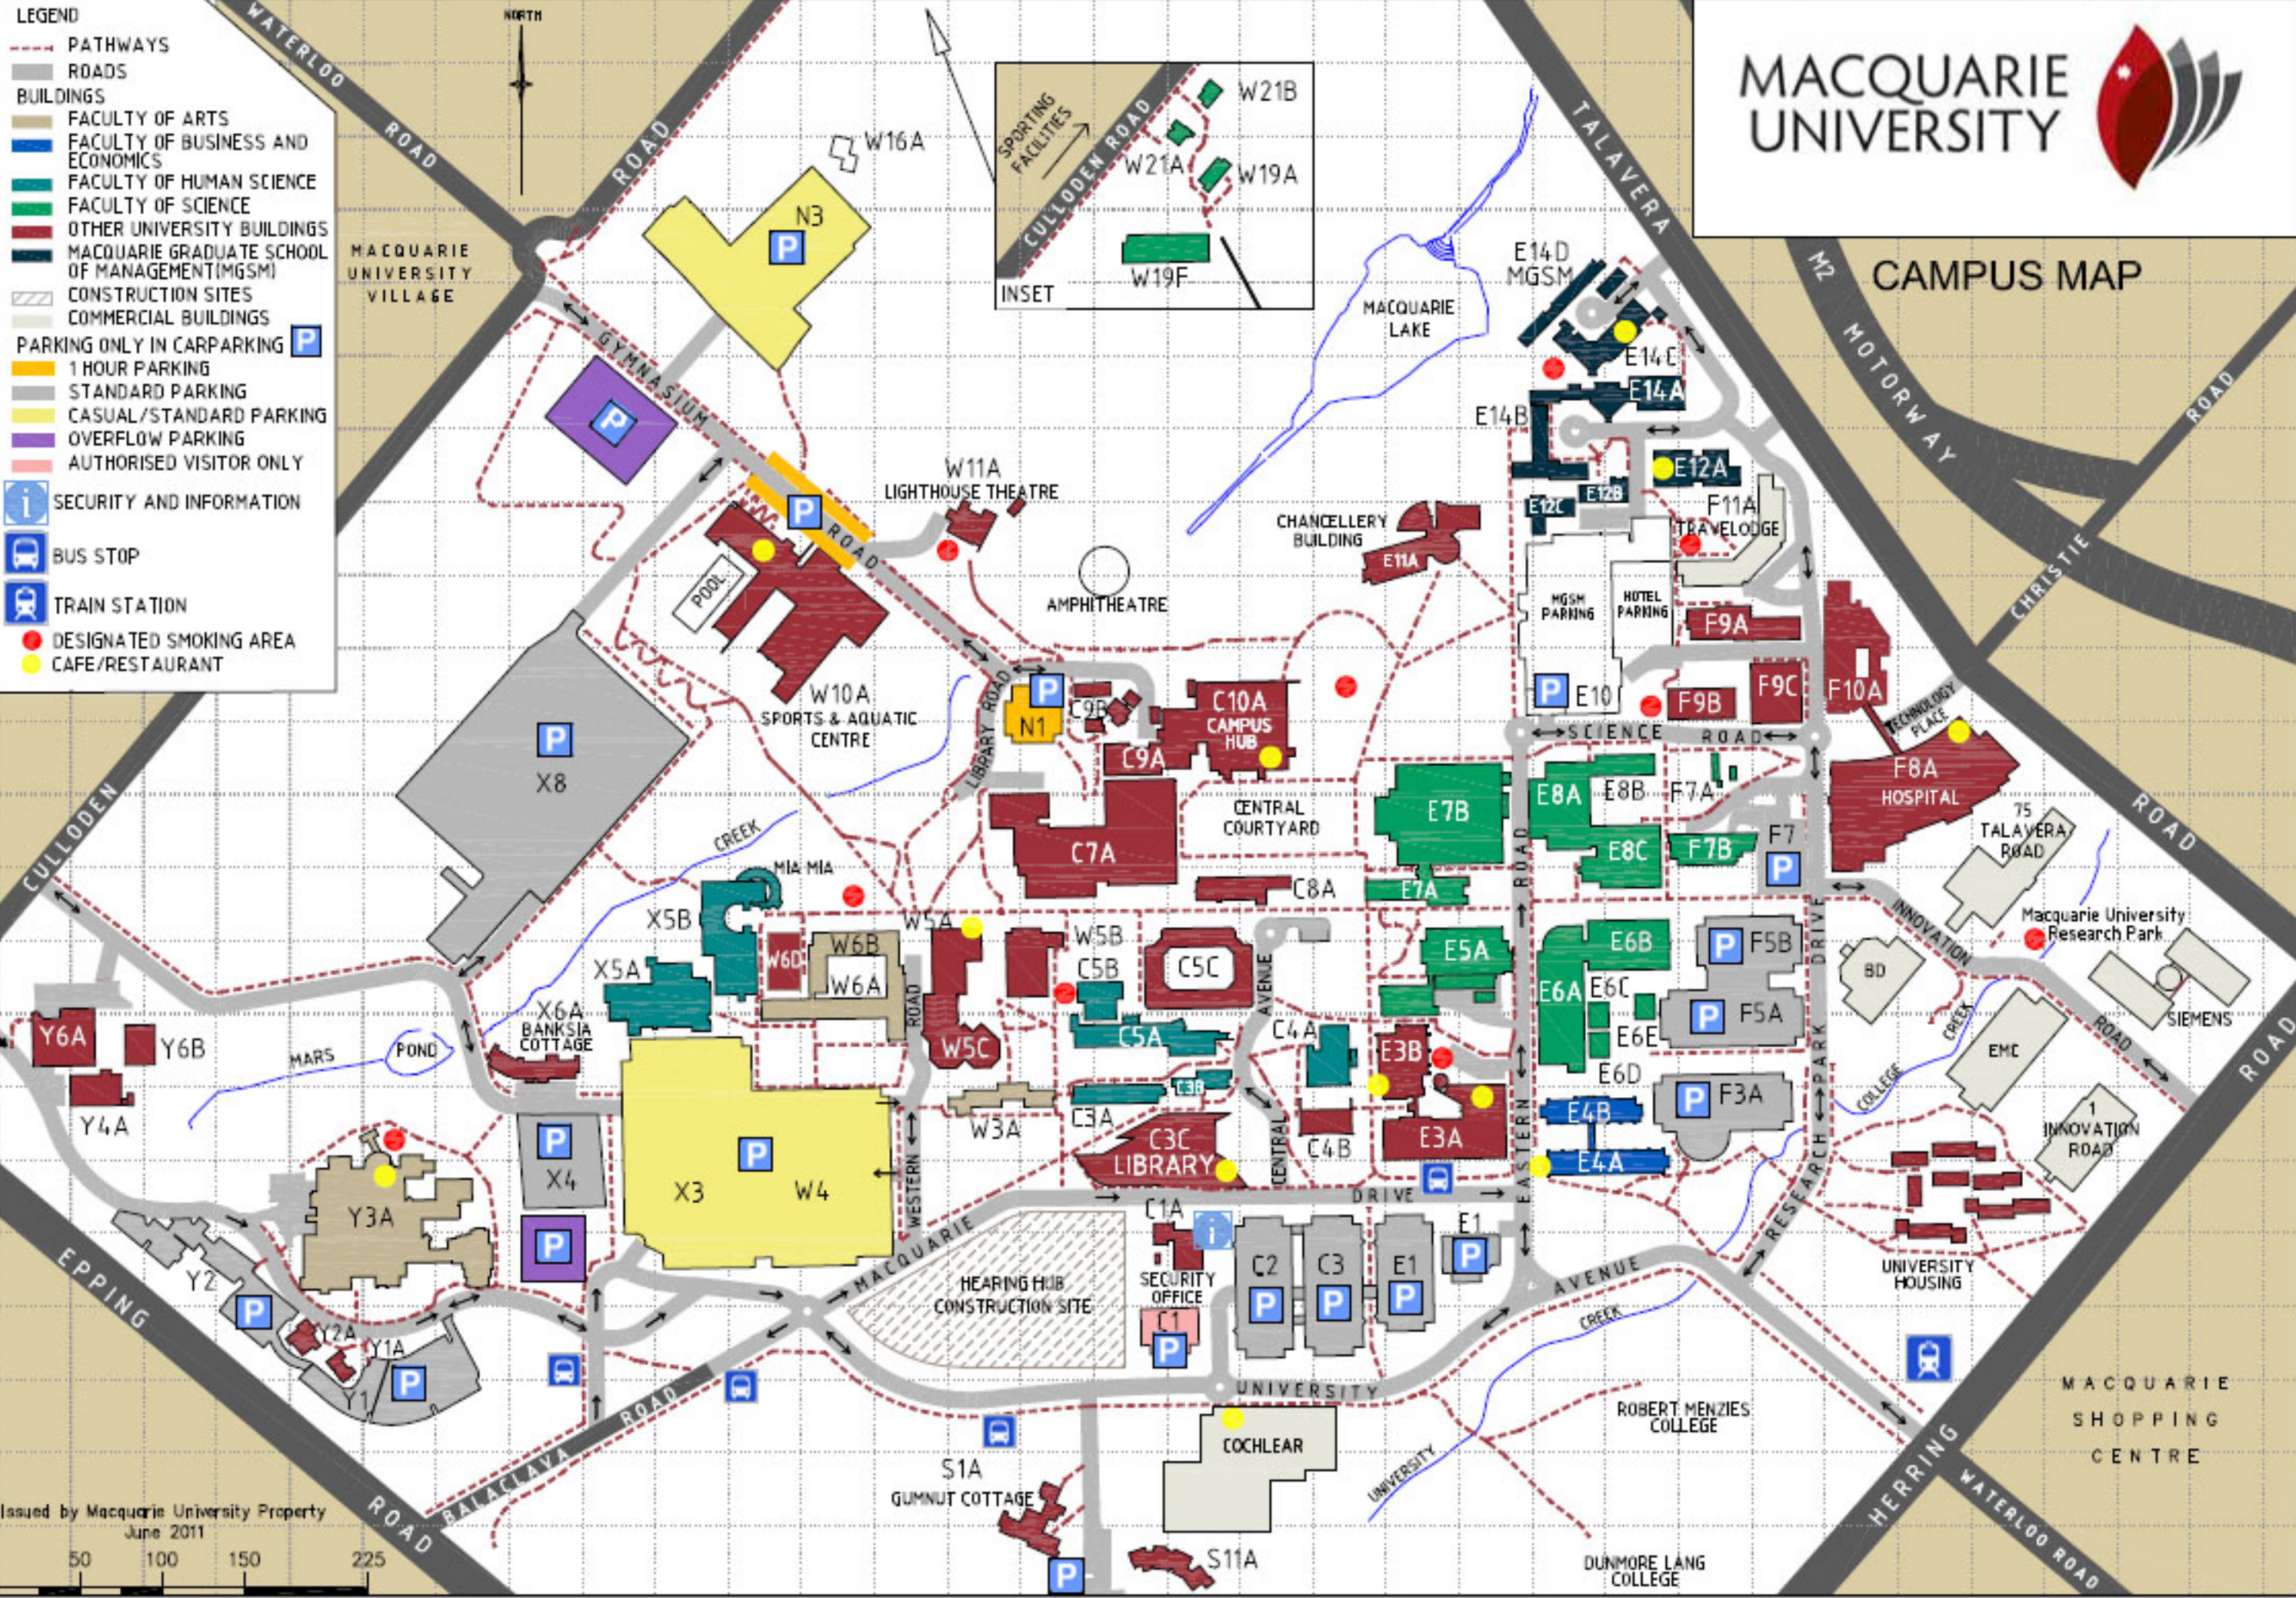

CAMPUS MAP

- LEGEND**
-  PATHWAYS
  -  ROADS
  - BUILDINGS**
  -  FACULTY OF ARTS
  -  FACULTY OF BUSINESS AND ECONOMICS
  -  FACULTY OF HUMAN SCIENCE
  -  FACULTY OF SCIENCE
  -  OTHER UNIVERSITY BUILDINGS
  -  MACQUARIE GRADUATE SCHOOL OF MANAGEMENT (MGSM)
  -  CONSTRUCTION SITES
  -  COMMERCIAL BUILDINGS
  - PARKING ONLY IN CARPARKING**  **P**
  -  1 HOUR PARKING
  -  STANDARD PARKING
  -  CASUAL/STANDARD PARKING
  -  OVERFLOW PARKING
  -  AUTHORISED VISITOR ONLY
  -  SECURITY AND INFORMATION
  -  BUS STOP
  -  TRAIN STATION
  -  DESIGNATED SMOKING AREA
  -  CAFE/RESTAURANT